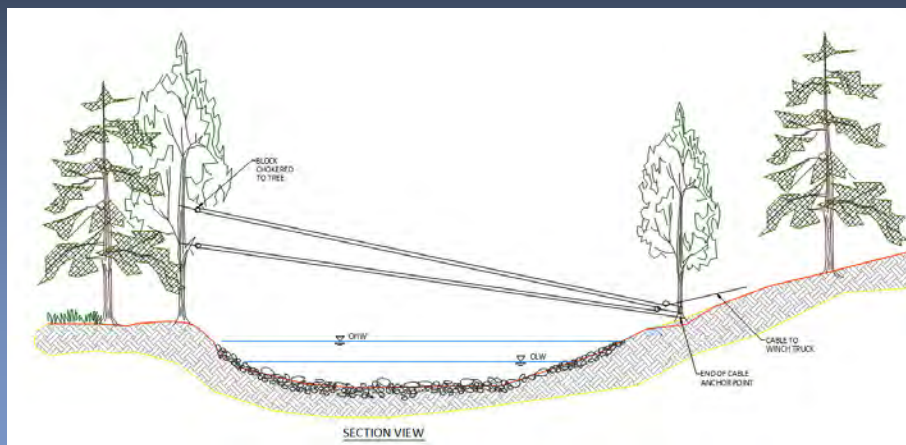

CADD schematic