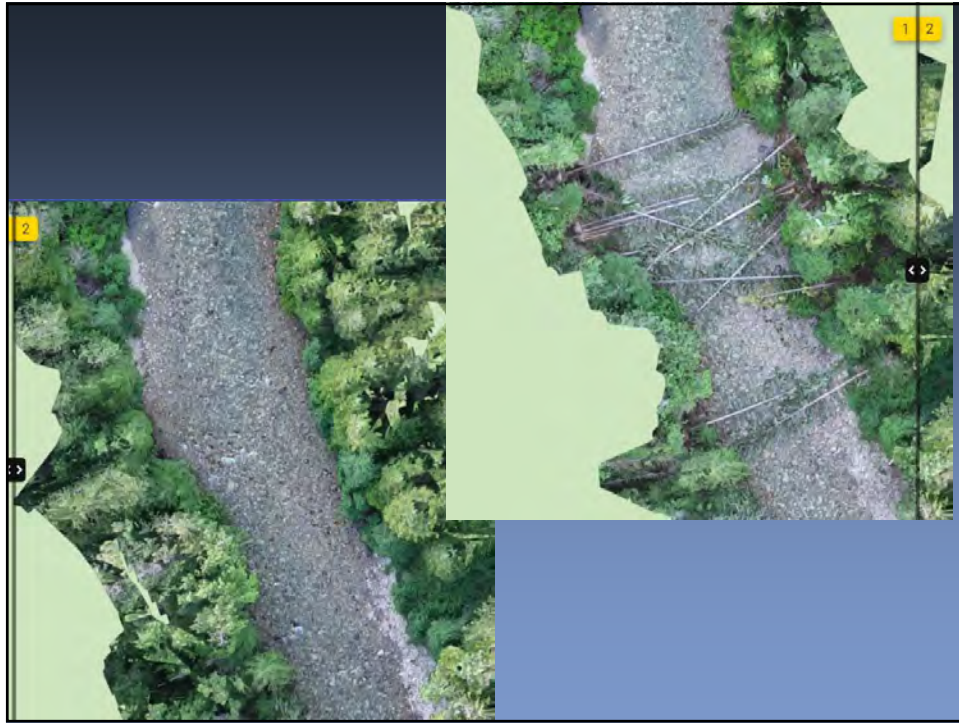

13

Dan Miller, PE. Inter-Fluve

Mark Villers, Blue Ridge Timber
blueridge4fish@gmail.com

The image shows a white truck with a fish logo on the door. The text on the door reads: "BLUE RIDGE Timber Cutting, Inc. Coos Bay, OR USDOT 710317". The truck is parked on a dirt road with trees in the background.

14